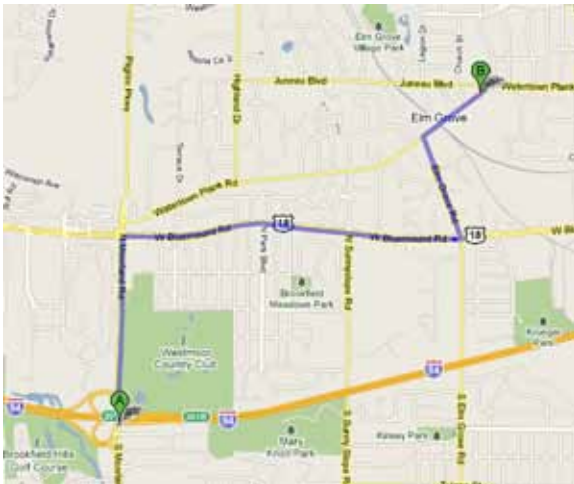

School Sisters of Notre Dame

Notre Dame of Elm Grove – 13105 Watertown Plank Road – Elm Grove, Wisconsin 53122

From Interstate 94: Exit at Moorland Road and head north to West Bluemound Road, turn right (east). You will pass Sunnyslope Road (traffic light). At the next traffic light, turn left (north) onto Elm Grove Road to Watertown Plank Road (traffic light) where you turn right (east). Drive past the NDEG buildings (on your right) to Stephen Place where you turn right (south). Take another right at the first driveway and park in the Main Parking (east lot). (It is about three miles from I94 to NDEG.)

From Highway 45: Exit at Watertown Plank Road and head west. You will pass Highway 100 (traffic light) and 124th Street (traffic light). At Stephen Place, turn left (south). Take the first driveway on your right and park in the Main Parking (east lot). (It is about two miles from Hwy. 45 to NDEG.)

Note: Map is NOT to Scale

Transforming the world through education