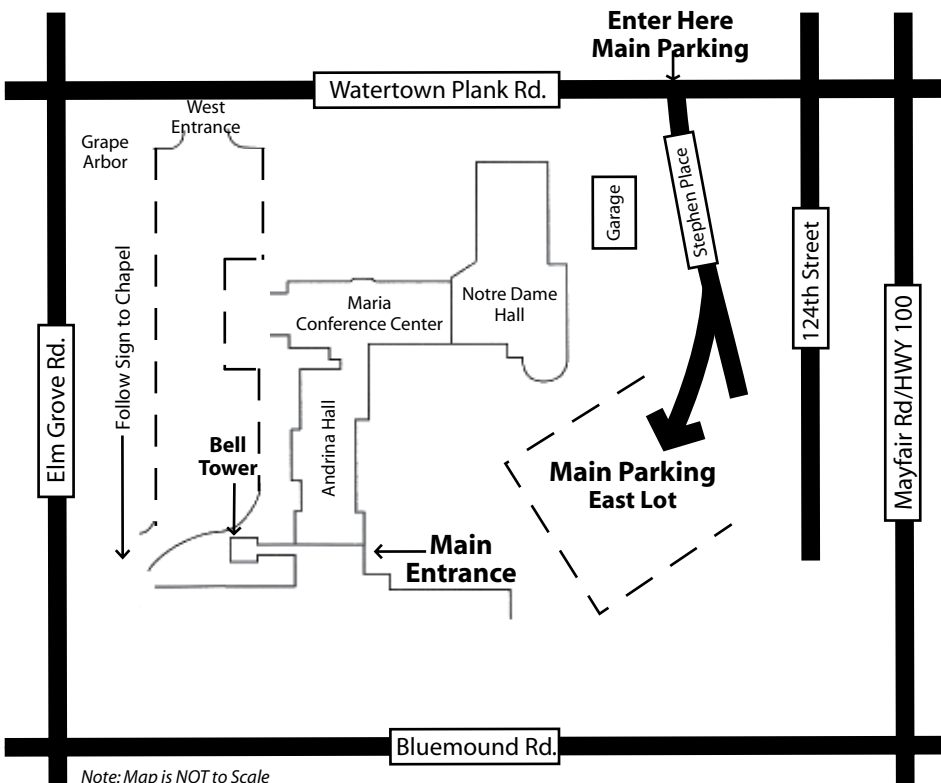

School Sisters of Notre Dame

Notre Dame of Elm Grove – 13105 Watertown Plank Road – Elm Grove, Wisconsin 53122

From Interstate 94: Exit at Moorland Road and head north to West Bluemound Road, turn right (east). You will pass Sunnyslope Road (traffic light). At the next traffic light, turn left (north) onto Elm Grove Road to Watertown Plank Road (traffic light) where you turn right (east). Drive past the NDEG buildings (on your right) to Stephen Place where you turn right (south). Take another right at the first driveway and park in the Main Parking (east lot). (It is about three miles from I94 to NDEG.)

From Highway 45: Exit at Watertown Plank Road and head west. You will pass Highway 100 (traffic light) and 124th Street (traffic light). At Stephen Place, turn left (south). Take the first driveway on your right and park in the Main Parking (east lot). (It is about two miles from Hwy. 45 to NDEG.)

Note: Map is NOT to Scale

Transforming the world through education