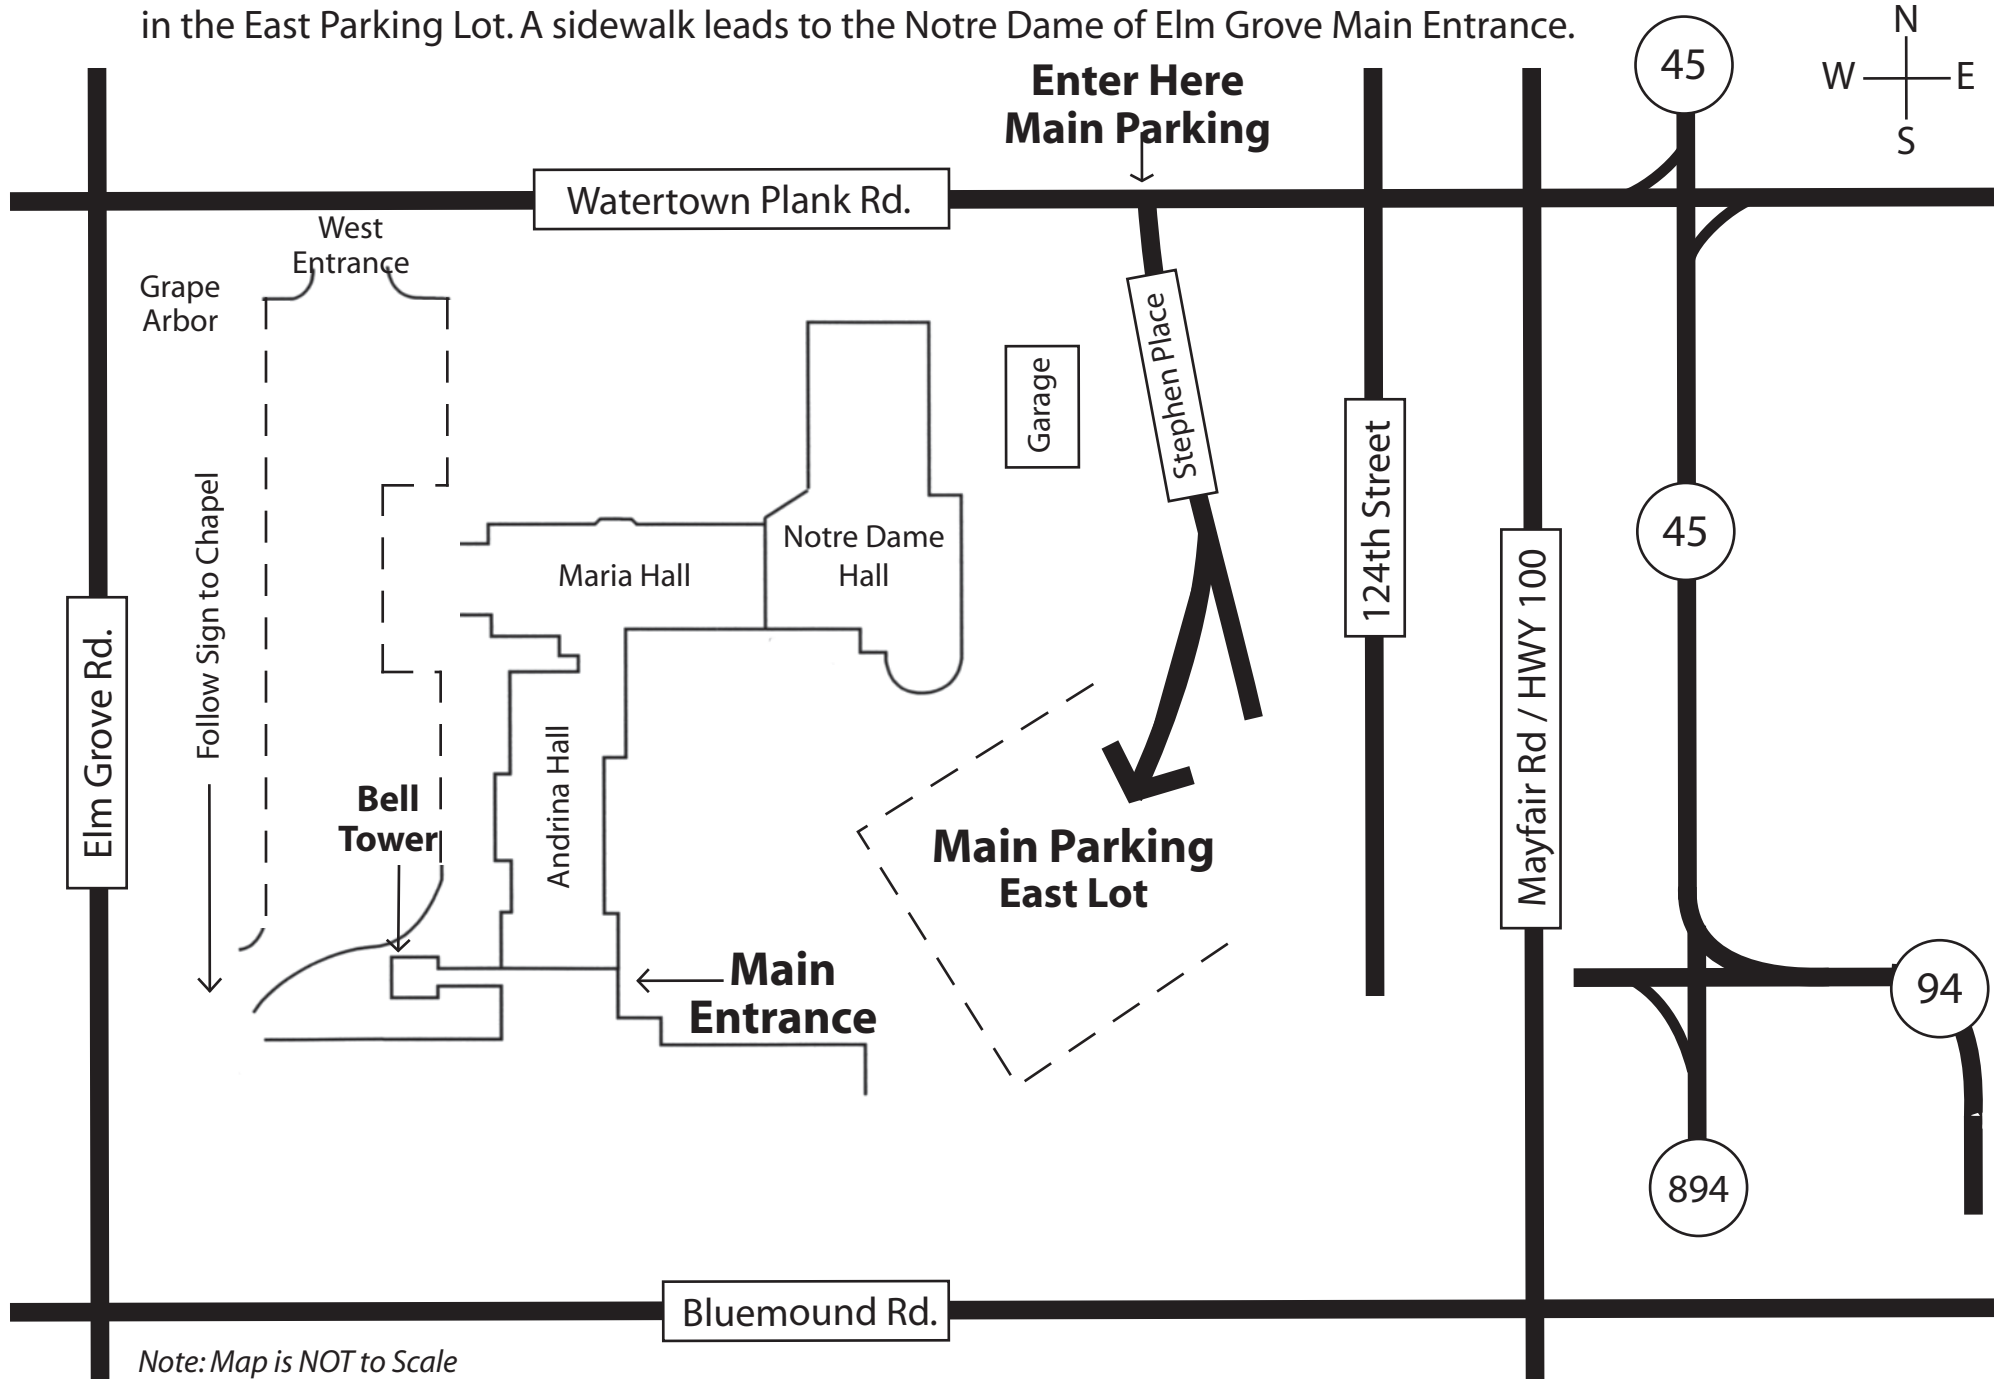

Notre Dame of Elm Grove – 13105 Watertown Plank Road – Elm Grove, WI 53122

Directions: From Highway 45, exit Watertown Plank Road and go west. You will cross Highway 100 (traffic light) and 124 St. (traffic light). Turn left on Stephen Place. Take the first driveway on your right, and park in the East Parking Lot. A sidewalk leads to the Notre Dame of Elm Grove Main Entrance.

Note: Map is NOT to Scale